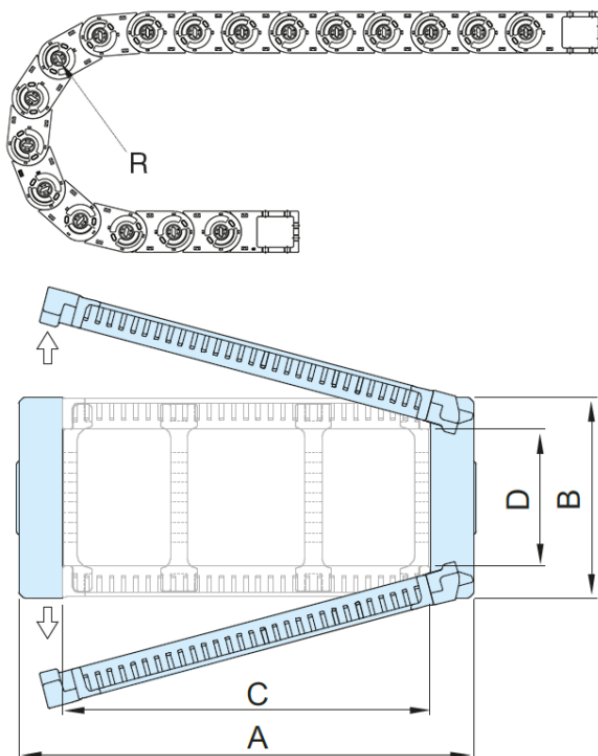

Article number: 18ST055N075R200

Description: ST Shift cable chain, ST055N.075 Radius 200- Hoved nr. (1LK)
Type ST055N.075.R200

Measures

A = 96
B = 52
C = 75
D = 40
I = 55
R = 200